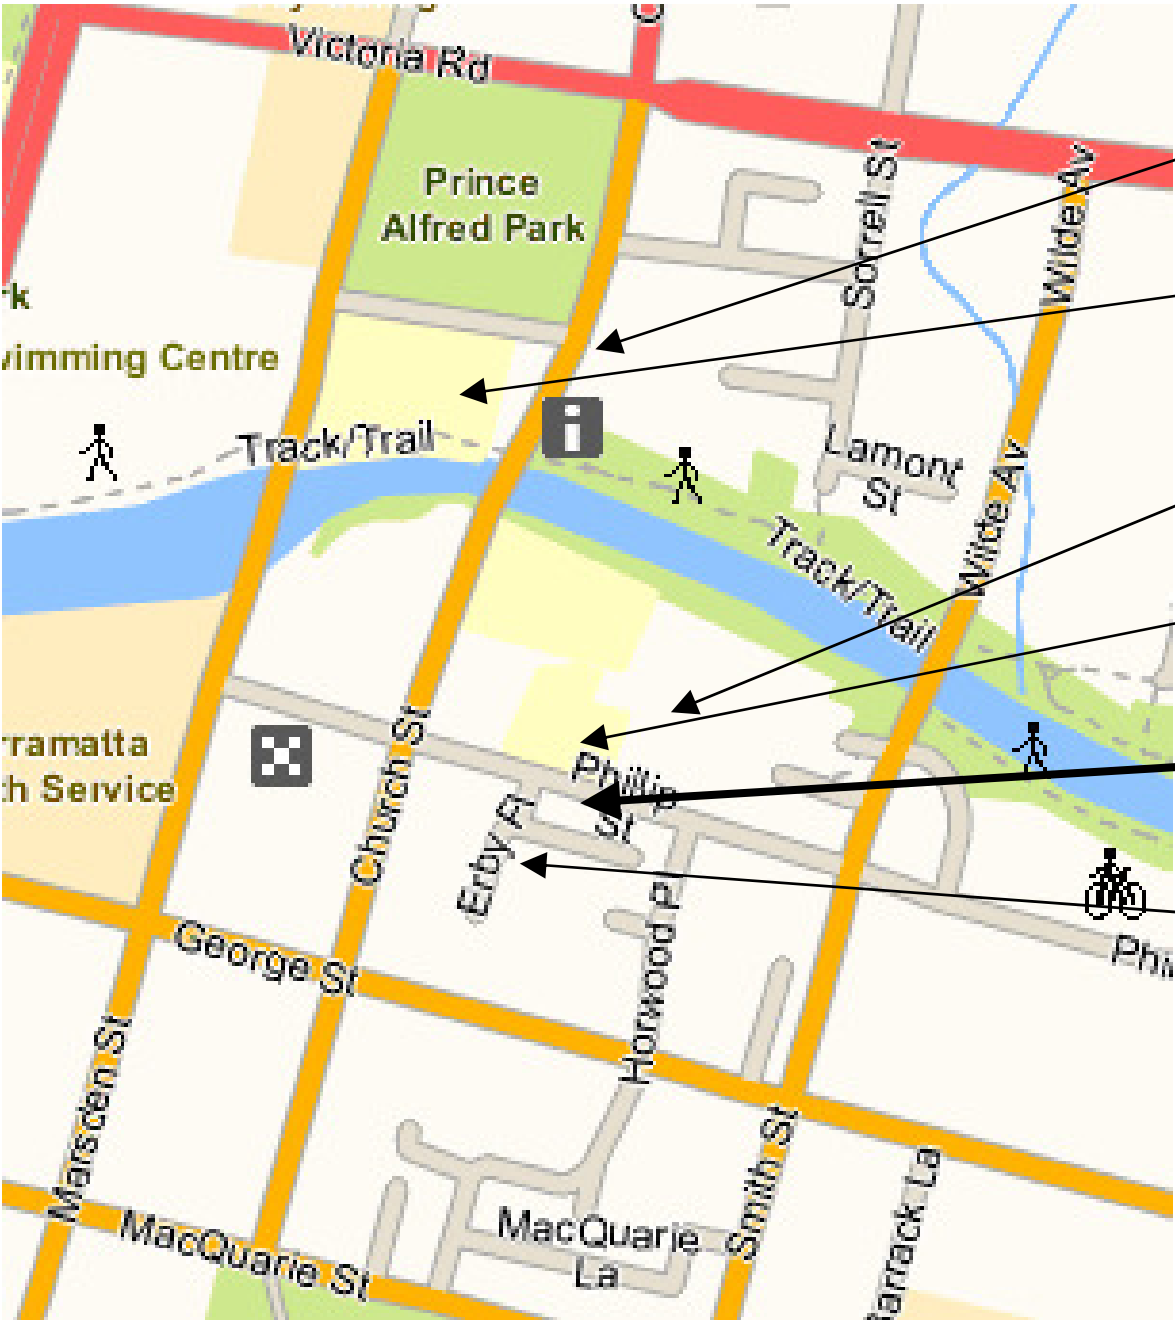

Parramatta Head Office and Parking

The Sebel Hotel, Parramatta
Onsite Parking available

Parramatta Riverside Theatre

Brand Smart Car Park
(Old David Jones Car Park)

Crowne Plaza Hotel

Basi Parramatta Head Office
Level 3, Suite 302; 55 Phillip Street

Erby Place Car Park